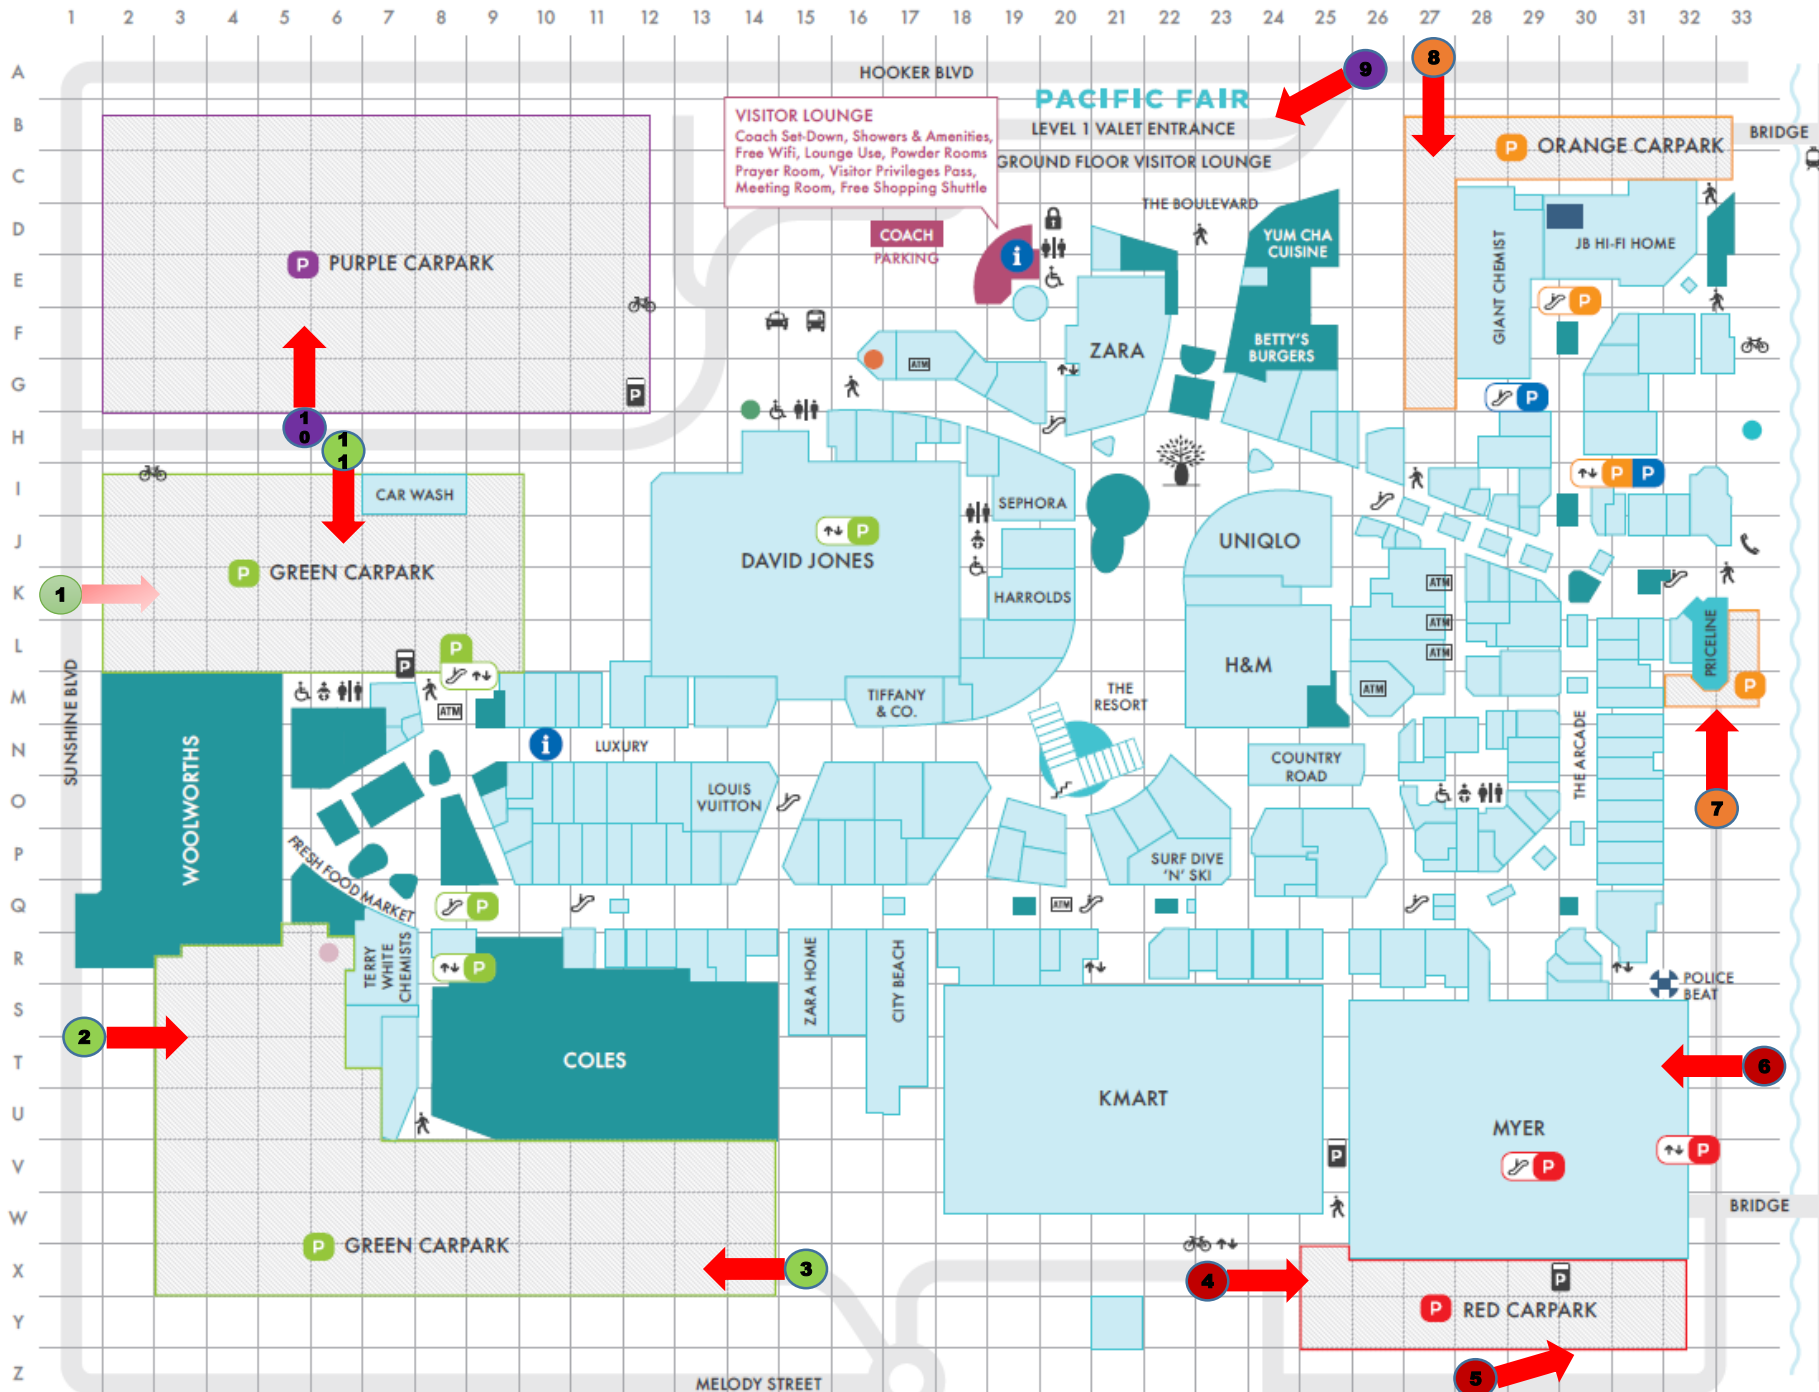

# GROUND FLOOR

## MAP LEGEND

- Shops
- Dining & Entertainment
- Visitor Lounge
- Coles, Woolworths & Big W Parcel Pickup
- Designated Smoking Zone  
Additional zones on Red & Green rooftop car parks
- Australia Post PO Boxes  
Located in orange carpark, basement
- Australia Post Regular and Express Mail Box
- Courier Services
- i Information, Customer Service
- ↑↓ Lifts
- ↕ Stairs
- ↕ Escalators/Travelators
- 🚶 Pedestrian Entry
- ATM Automatic Teller Machines
- 🚻 Toilets
- 👶 Parents' Room
- ♿ Disabled Toilets
- 🔒 Locker Storage
- ☎ Telephone
- P Parking Pay Machine
- 🚌 Buses
- 🚕 Taxis
- 🚶 G-link
- 🚲 Bikes

## Car Park Heights

- 1 Gate 1 : Best parking for Big W, David Jones, Event and Luxury Mall.  
**Height Clearance 2.7 m**
- 2 Gate 2 : Best parking for Woolworths, Coles and Fresh Food Market.  
**Height Clearance 2.2 m**
- 3 Gate 3 : Best parking for Woolworths, Coles and Terry White Chemist.  
**Height Clearance 2.2 m**
- 4 Gate 4 : Best parking for Myer Kmart and The Arcade.  
**Height Clearance 1.9 m**
- 5 Gate 5 : Best parking for Myer Kmart and The Arcade.  
**Height Clearance 1.9 m**
- 6 Gate 6 : Best parking for Myer Kmart and The Arcade.  
**Height Clearance 1.9 m**
- 7 Gate 7 : Best parking for JB HI-FI, Giant Chemist and Priceline.  
**Height Clearance 2.8 high vehicle bays Car bays 1.9 m**
- 8 Gate 8 : Best parking for JB HI-FI, Giant Chemist and Priceline.  
**Height Clearance 2.8 m Vehicle bays 1.9 m**
- 9 Gate 9 : Best parking for Valet Parking, Zara and David Jones.  
**Height Clearance 2.7 m**
- 10 Gate 10 : Best parking for Uniqlo and H&M .  
**Height Clearance 2.0 m**
- 11 Gate 11 : Best parking for Woolworths and Coles.  
**Height Clearance 2.2 m**

## MAP LEGEND

- Shops
- Dining & Entertainment
- Valet Parking
- i Information, Customer Service
- ↕ Lifts
- ↗ Stairs
- ↕ Escalators/Travelators
- ATM Automatic Teller Machines
- ♿ Toilets
- ♿ Parents' Room
- ♿ Disabled Toilets
- P Parking Pay Machine
- ☎ Telephone