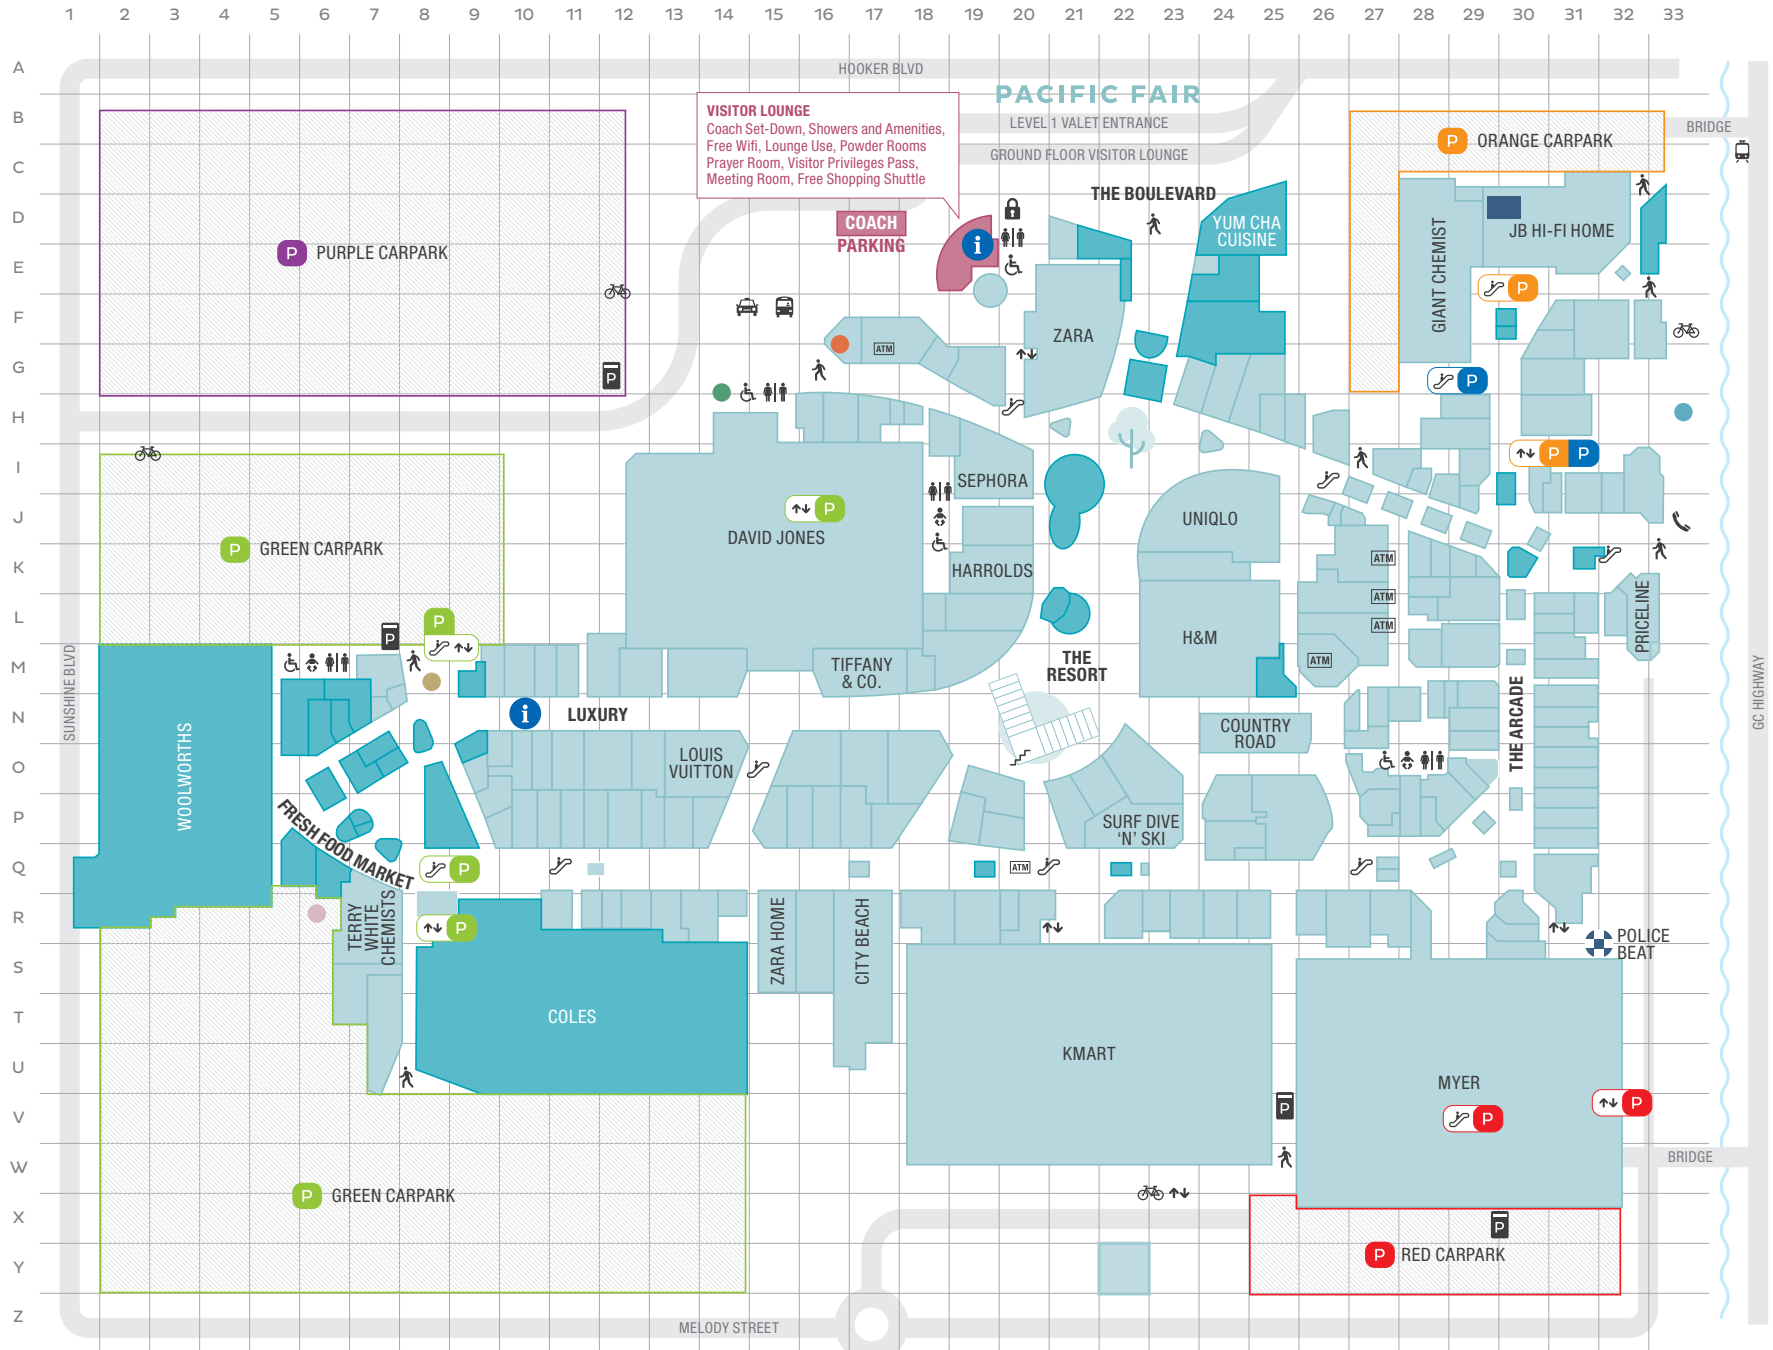

# GROUND FLOOR

## MAP LEGEND

- Shops
- Dining & Entertainment
- Visitor Lounge
- Coles, Woolworths & Big W Parcel Pickup
- Designated Smoking Zone  
*Additional zones on Red & Green rooftop car parks*
- Australia Post PO Boxes  
*Located in orange carpark, basement*
- Australia Post Regular and Express Mail Box
- Courier Services
- i Information, Customer Service
- ↕ Lifts
- ↗ Stairs
- ↗ Escalators/Travelators
- 🚶 Pedestrian Entry
- ATM Automatic Teller Machines
- ♿ Toilets
- 👨‍👩‍👧 Parents' Room
- ♿ Disabled Toilets
- 🔒 Locker Storage
- ☎ Telephone
- P Parking Pay Machine
- 🚌 Buses
- 🚕 Taxis
- 🚲 G:link
- 🚲 Bikes

# FIRST FLOOR

## MAP LEGEND

- Shops
- Dining & Entertainment
- Valet Parking
- Information, Customer Service
- ↕ Lifts
- ↕ Stairs
- ↕ Escalators/Travelators
- ATM Automatic Teller Machines
- ♿ Toilets
- ♿ Parents' Room
- ♿ Disabled Toilets
- P Parking Pay Machine
- ☎ Telephone