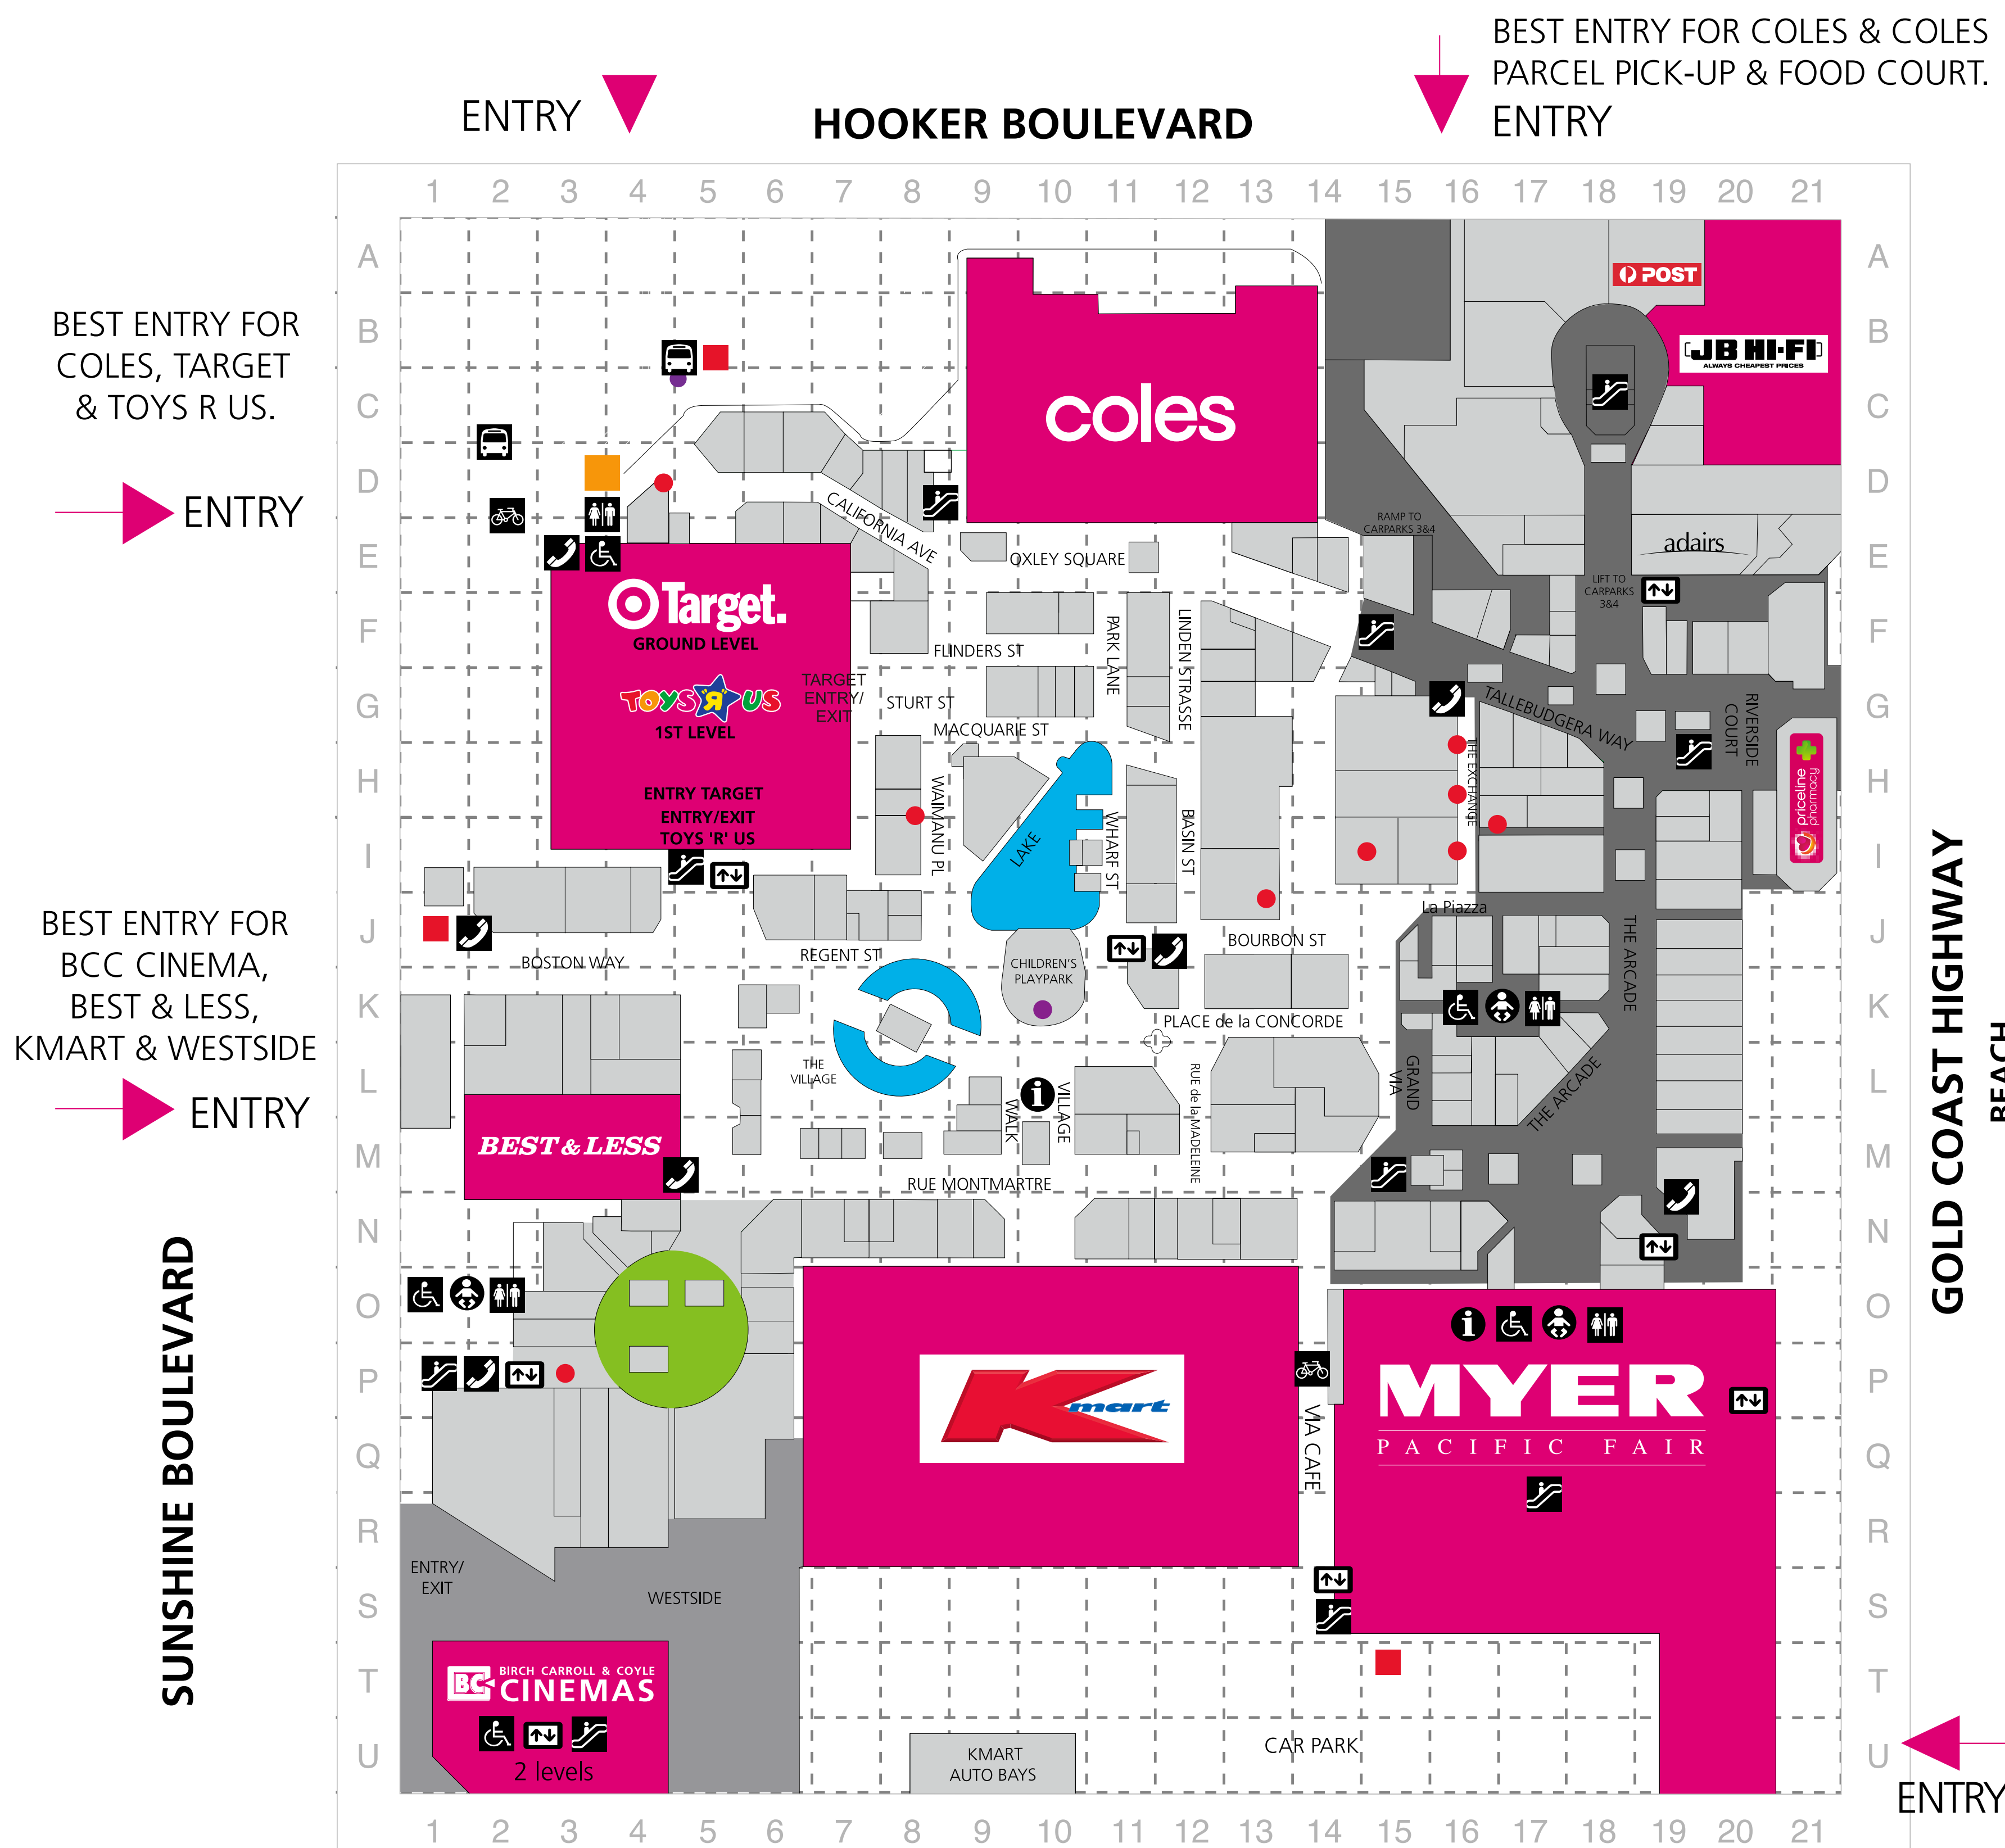

# GROUND FLOOR

# FIRST FLOOR

ENTRY

## MAP LEGEND

- |   |   |  |  |  |
|---|---|--|--|--|
|  Food Court                  |  All Other Shops     |  Automatic Teller Machines        |  Nursing Mothers Room and/or Parenting Room |  Telephone                      |
|  The Arcade                  |  RACQ Meeting Point  |  Information                      |  Escalators                                 |  Buses                          |
|  Westside Entertainment Area |  Children's Playpark |  Lifts                            |  Ladies / Mens Toilets                      |  Ladies / Mens Disabled Toilets |
|  Main Shops                  |  Taxi                |  Pacific Fair Gift Cards accepted |  |  |