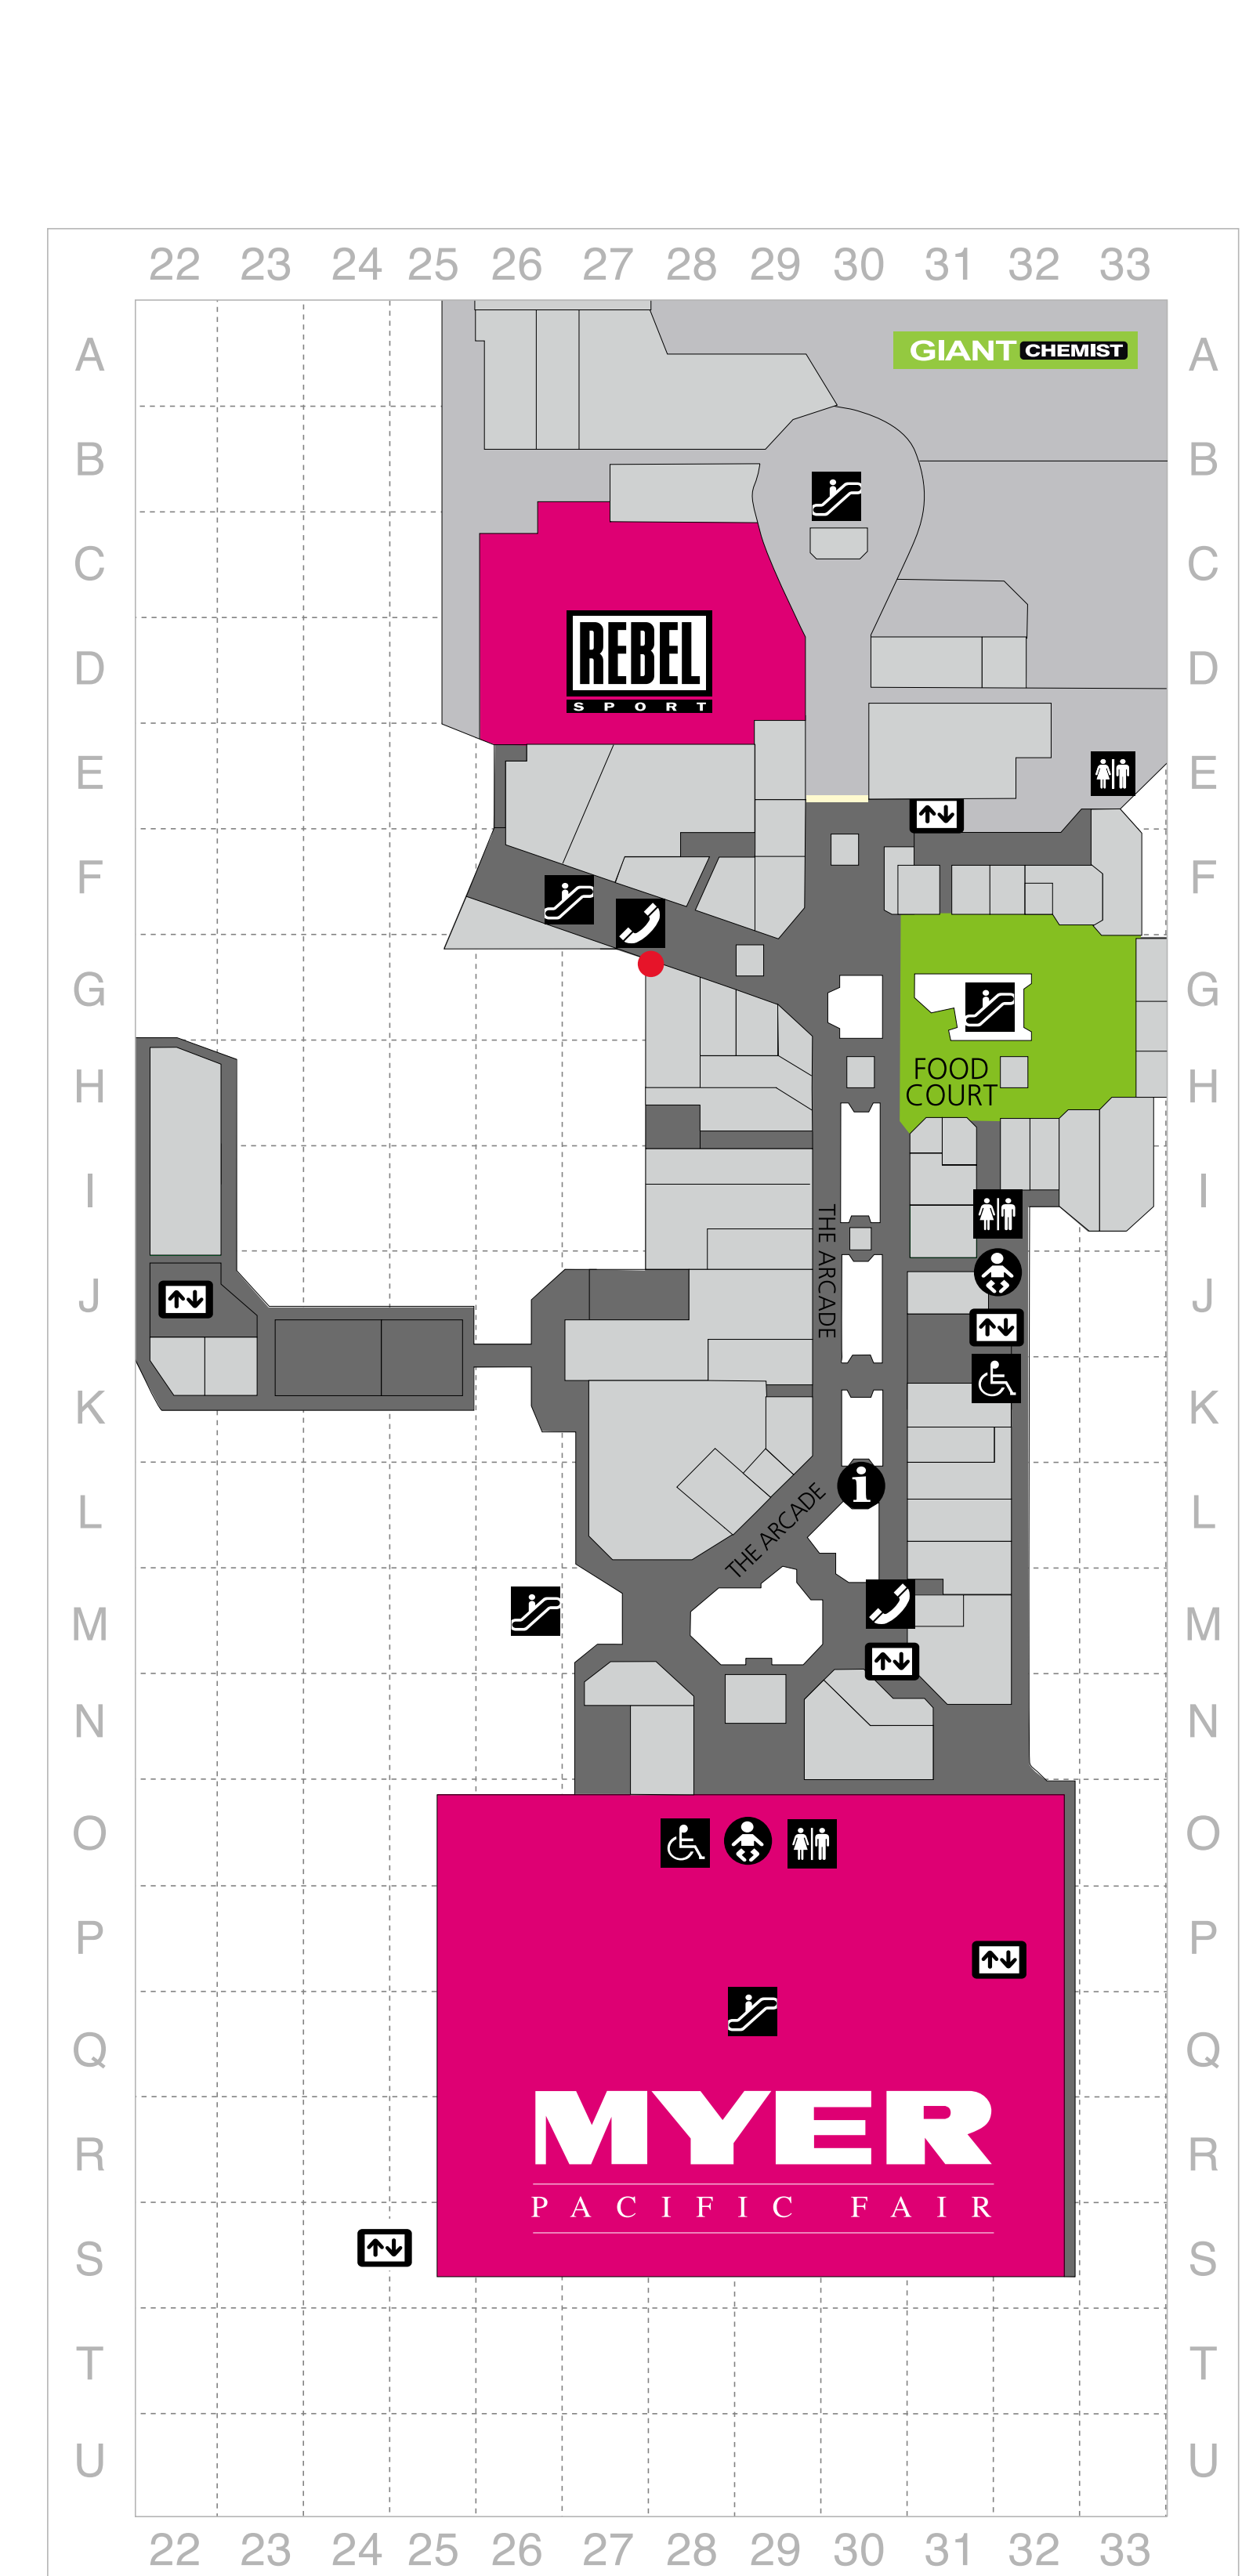

# GROUND FLOOR

# FIRST FLOOR

ENTRY

## MAP LEGEND

- |   |   |  |  |  |
|---|---|--|--|--|
|  Food Court                  |  All Other Shops     |  Automatic Teller Machines        |  Nursing Mothers Room and/or Parenting Room |  Telephone                      |
|  The Arcade                  |  RACQ Meeting Point  |  Information                      |  Escalators                                 |  Buses                          |
|  Westside Entertainment Area |  Children's Playpark |  Lifts                            |  Ladies / Mens Toilets                      |  Ladies / Mens Disabled Toilets |
|  Main Shops                  |  Taxi                |  Pacific Fair Gift Cards accepted |  |  |